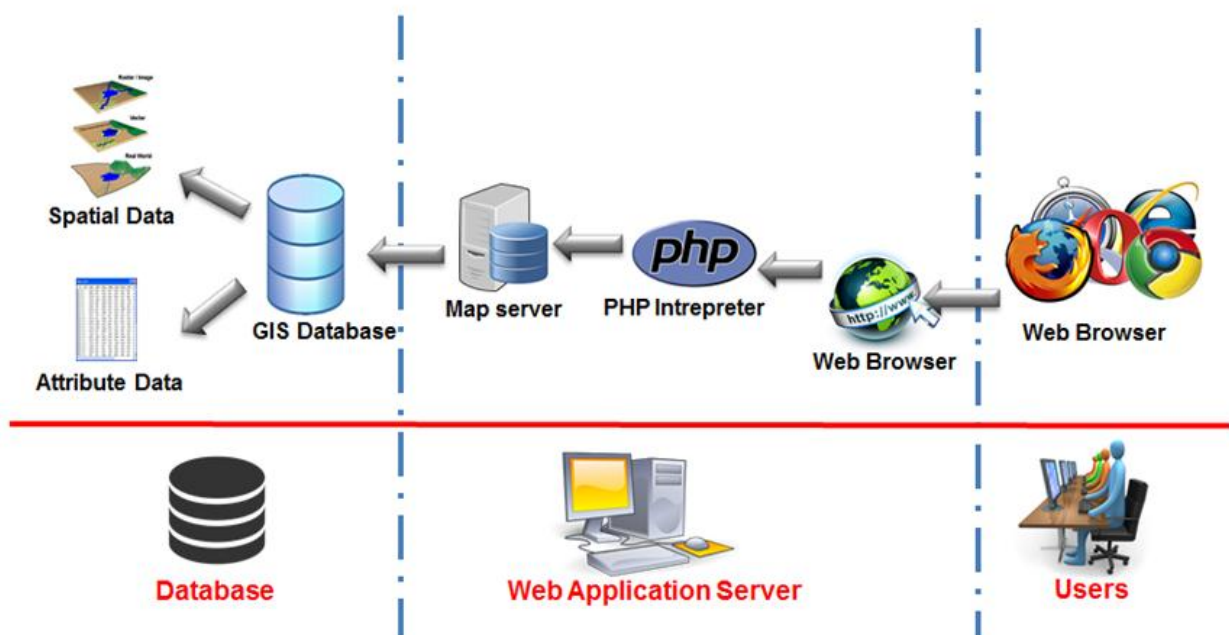

Name of product : Sawitmap : Oil Palm Gis Web Management System

Researcher details

- i) Name : Abd Jamil Zakaria, Syahril Amin Hashim, Mohd Hafiz Abduk Razak
- ii) Email : abdjamil@unisza.edu.my
- iii) Contact no. : 012-9851359

Faculty : FPBSM

Cluster/Area of study : Agriculture

Status of the product : Prototype

Product description :

SAWITMAP is a local FELCRA oil palm farm management website system with the mission of providing a platform for management users to search and locate a wealth of information about FELCRA estate. SAWITMAP was developed with a collaboration between Universiti Sultan Zainal Abidin, Terengganu, Malaysia and FELCRA Berhad. The system first Information Portal powered by GIS (Geographical Information Systems) for location information, search and find, real estate and farm management in FELCRA's estate. SAWITMAP's real estate and FELCRA's farm management are designed to be suitable for varying types, from large estate, to single plantation. SAWITMAP's GIS web application were designed in English interface and data.

**Figure 1 : Web-based GIS architecture concept**